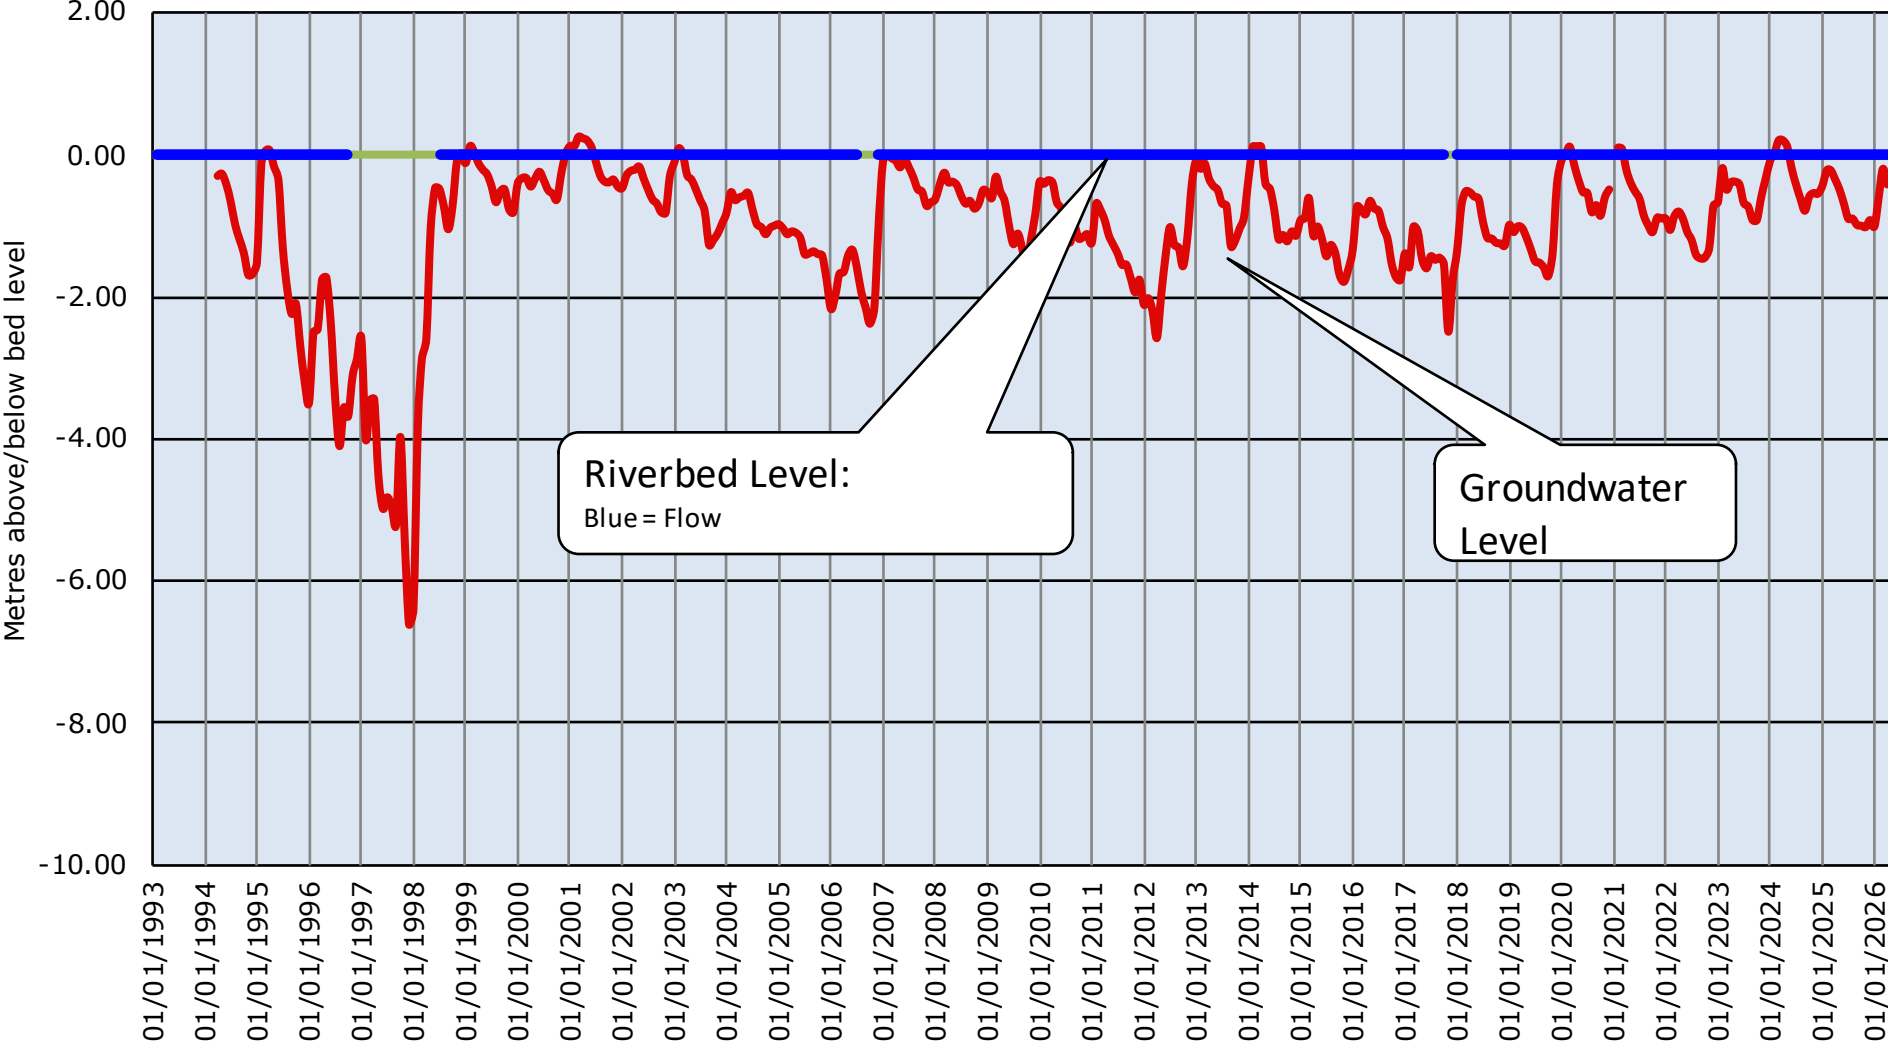

Chalfont St Peter Dipping Record

Cherry Acre Dipping Record

Chalfont St Giles Dipping Record

Misbourne Farm Dipping Record

Bottom House Farm Dipping Record

Quarrendon Mill Dipping Record

Amersham By-Pass Dipping Record

Amersham Church Dipping Record

Amersham Old Road (by Shardeloes) Dipping Record

Little Missenden Dipping Record

London Road (by Chilterns Hospital) Dipping Record

Missenden Abbey Dipping Record

Dipping Record at Black Horse Pub