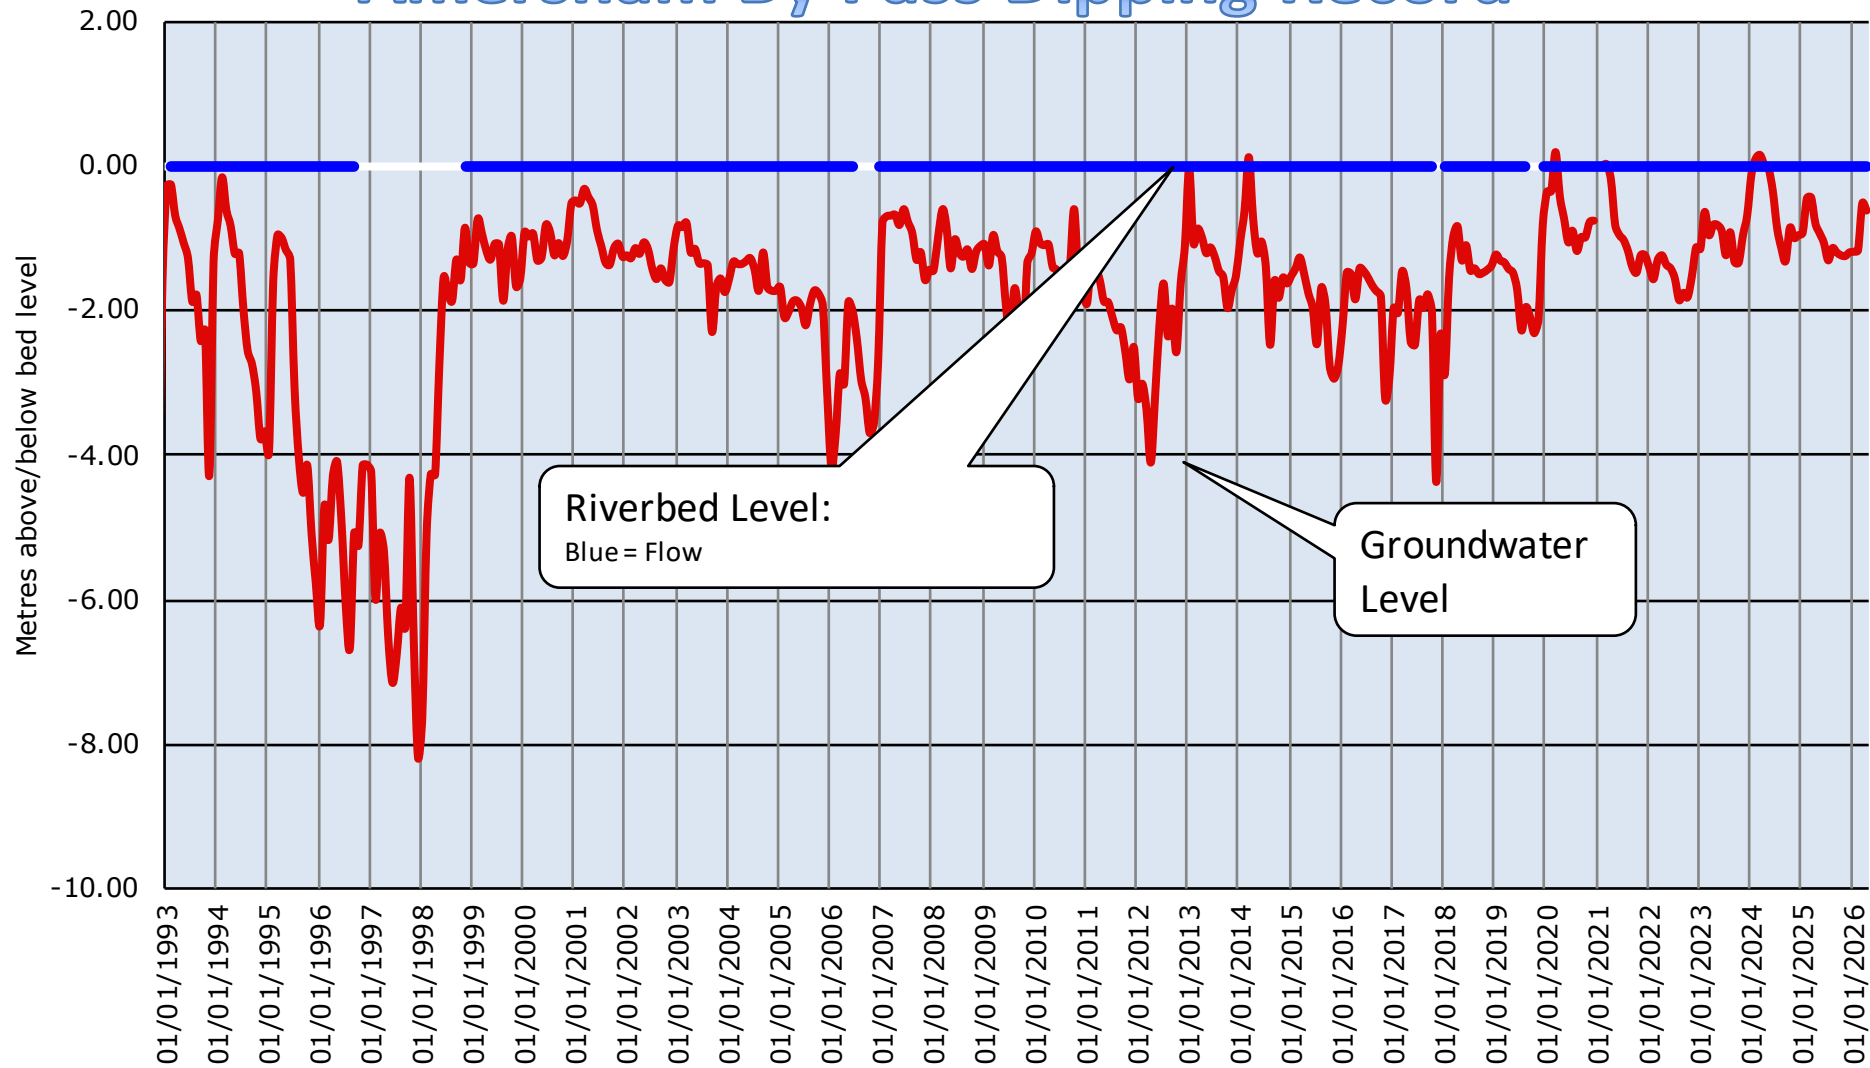

Chalfont St Peter Dipping Record

Cherry Acre Dipping Record

Chalfont St Giles Dipping Record

Misbourne Farm Dipping Record

Bottom House Farm Dipping Record

Quarrendon Mill Dipping Record

Amersham By-Pass Dipping Record

Amersham Church Dipping Record

Amersham Old Road (by Shardeloes) Dipping Record

Little Missenden Dipping Record

London Road (by Chilterns Hospital) Dipping Record

Missenden Abbey Dipping Record

Dipping Record at Black Horse Pub