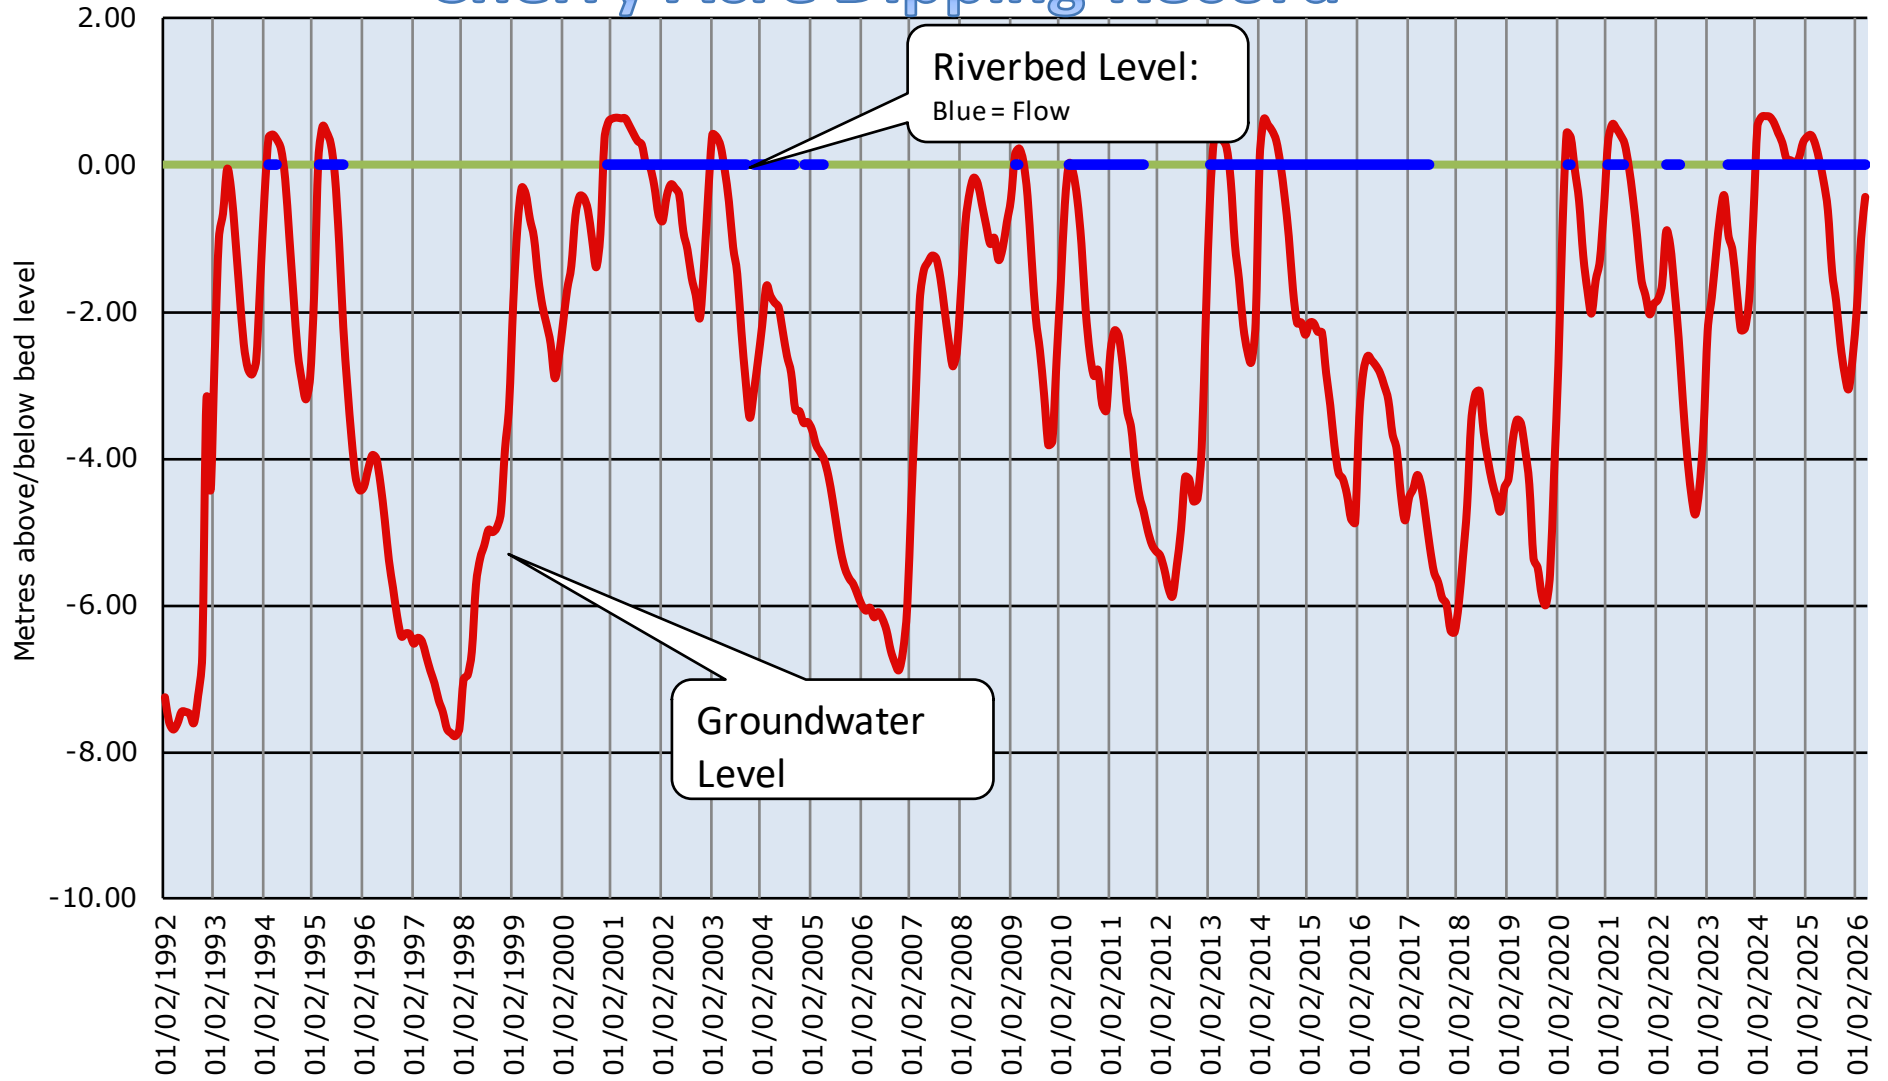

Chalfont St Peter Dipping Record

Cherry Acre Dipping Record

Chalfont St Giles Dipping Record

Misbourne Farm Dipping Record

Bottom House Farm Dipping Record

Quarrendon Mill Dipping Record

Amersham By-Pass Dipping Record