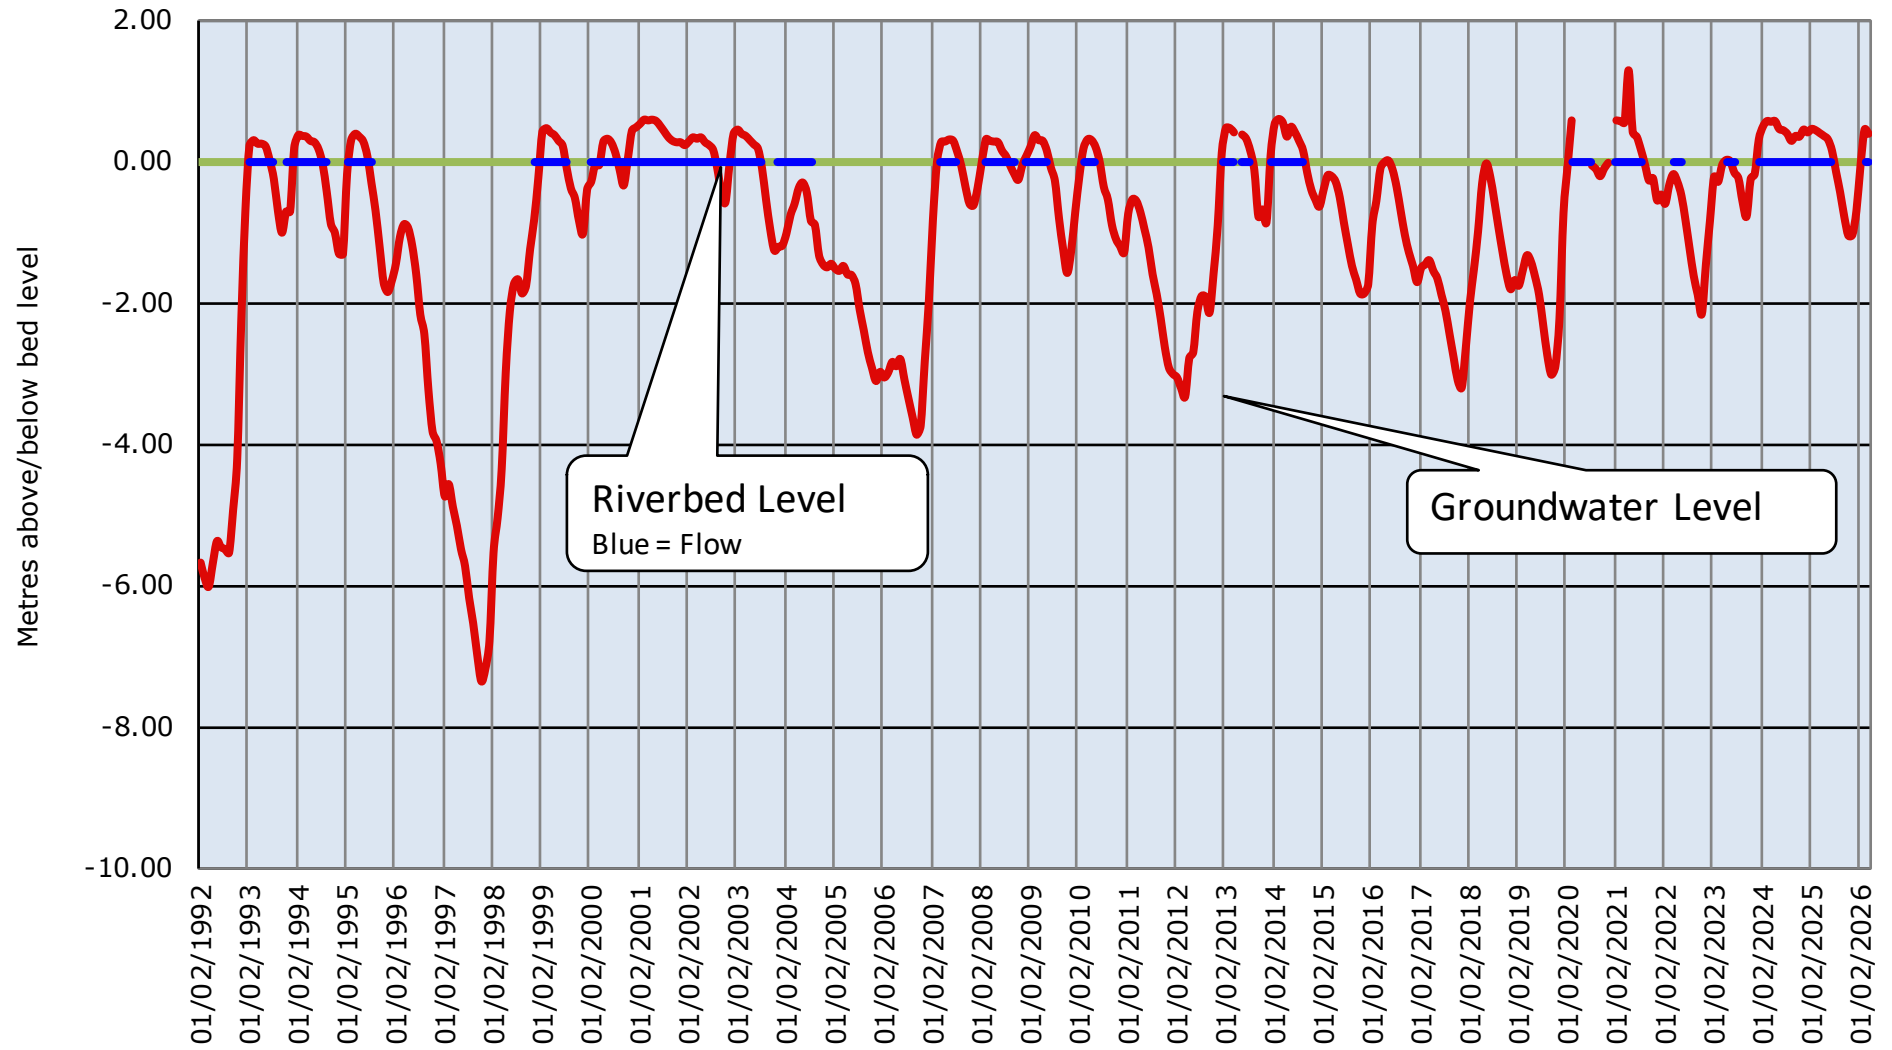

Amersham Church Dipping Record

Amersham Old Road (by Shardeloes) Dipping Record

Little Missenden Dipping Record

London Road (by Chilterns Hospital) Dipping Record

Missenden Abbey Dipping Record

Dipping Record at Black Horse Pub