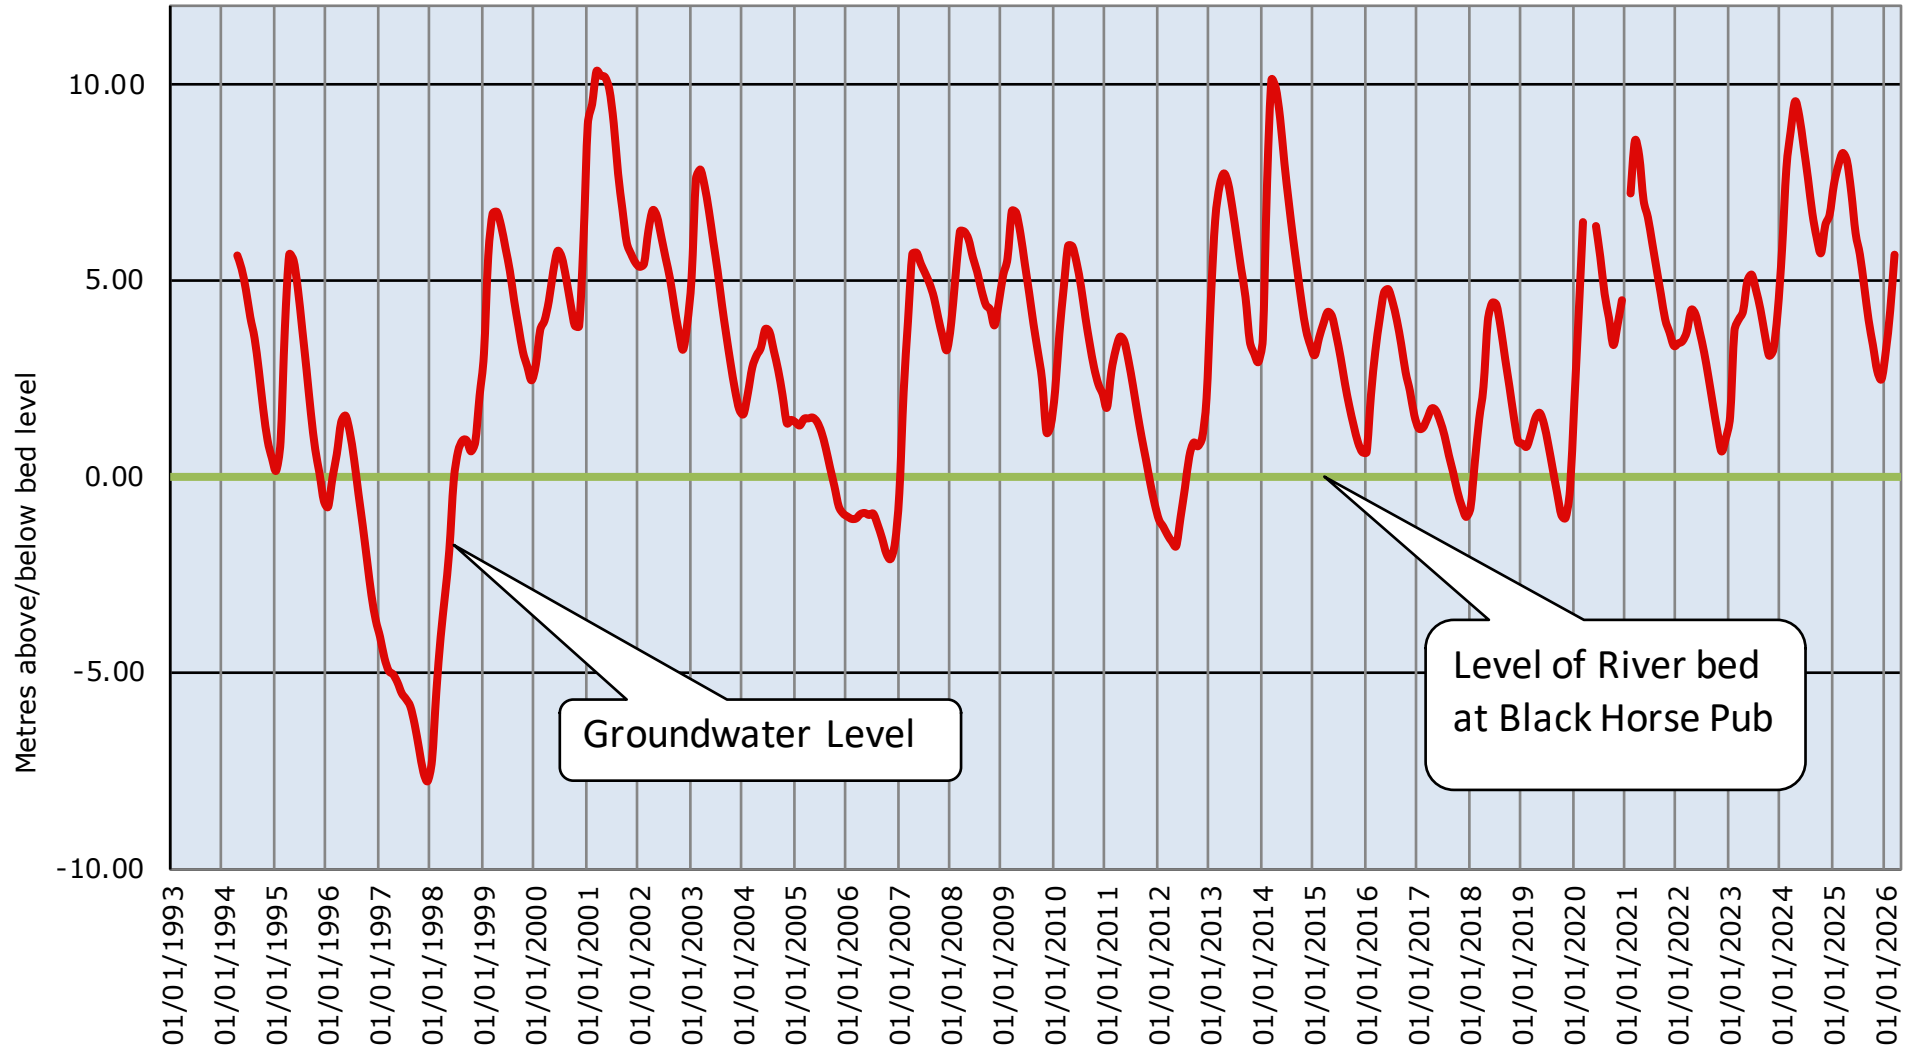

Dipping Record at Woodland Park