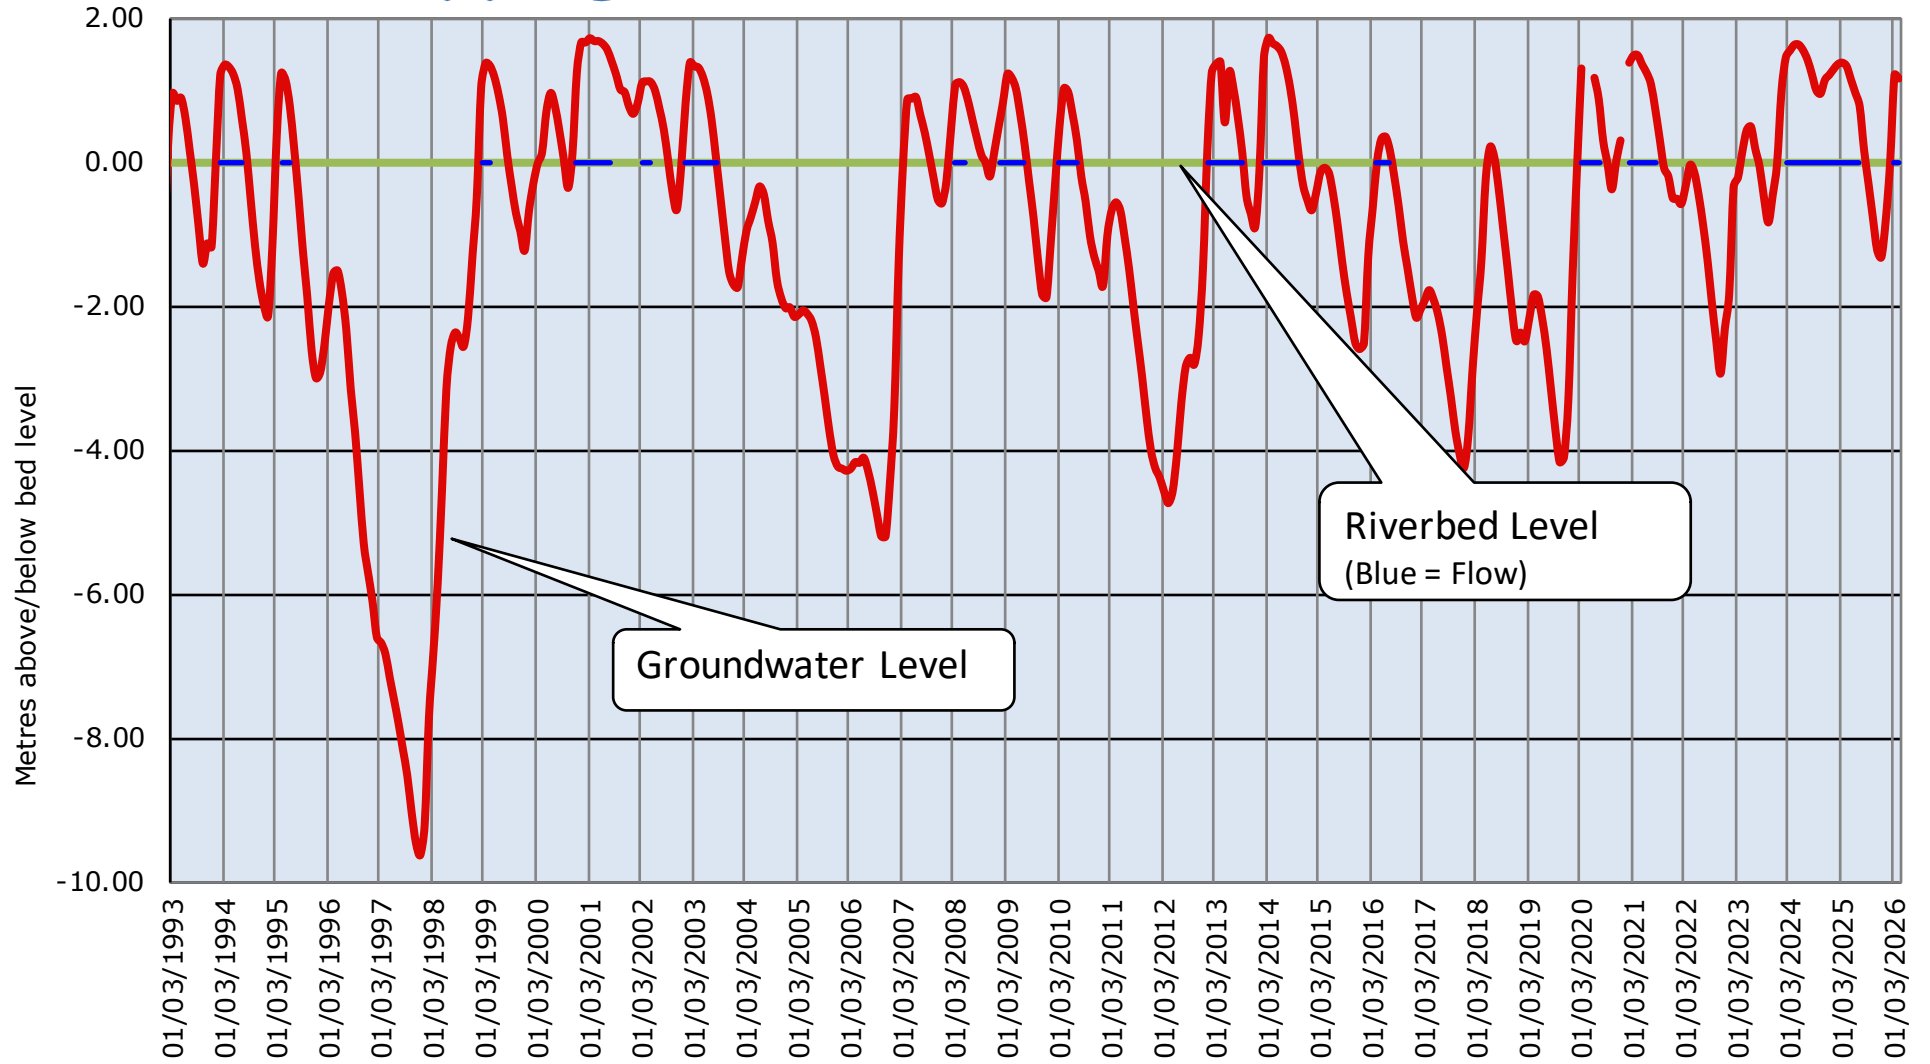

Amersham Church Dipping Record

Amersham Old Road (by Shardeloes) Dipping Record

Little Missenden Dipping Record

London Road (by Chilterns Hospital) Dipping Record

Missenden Abbey Dipping Record

Dipping Record at Black Horse Pub