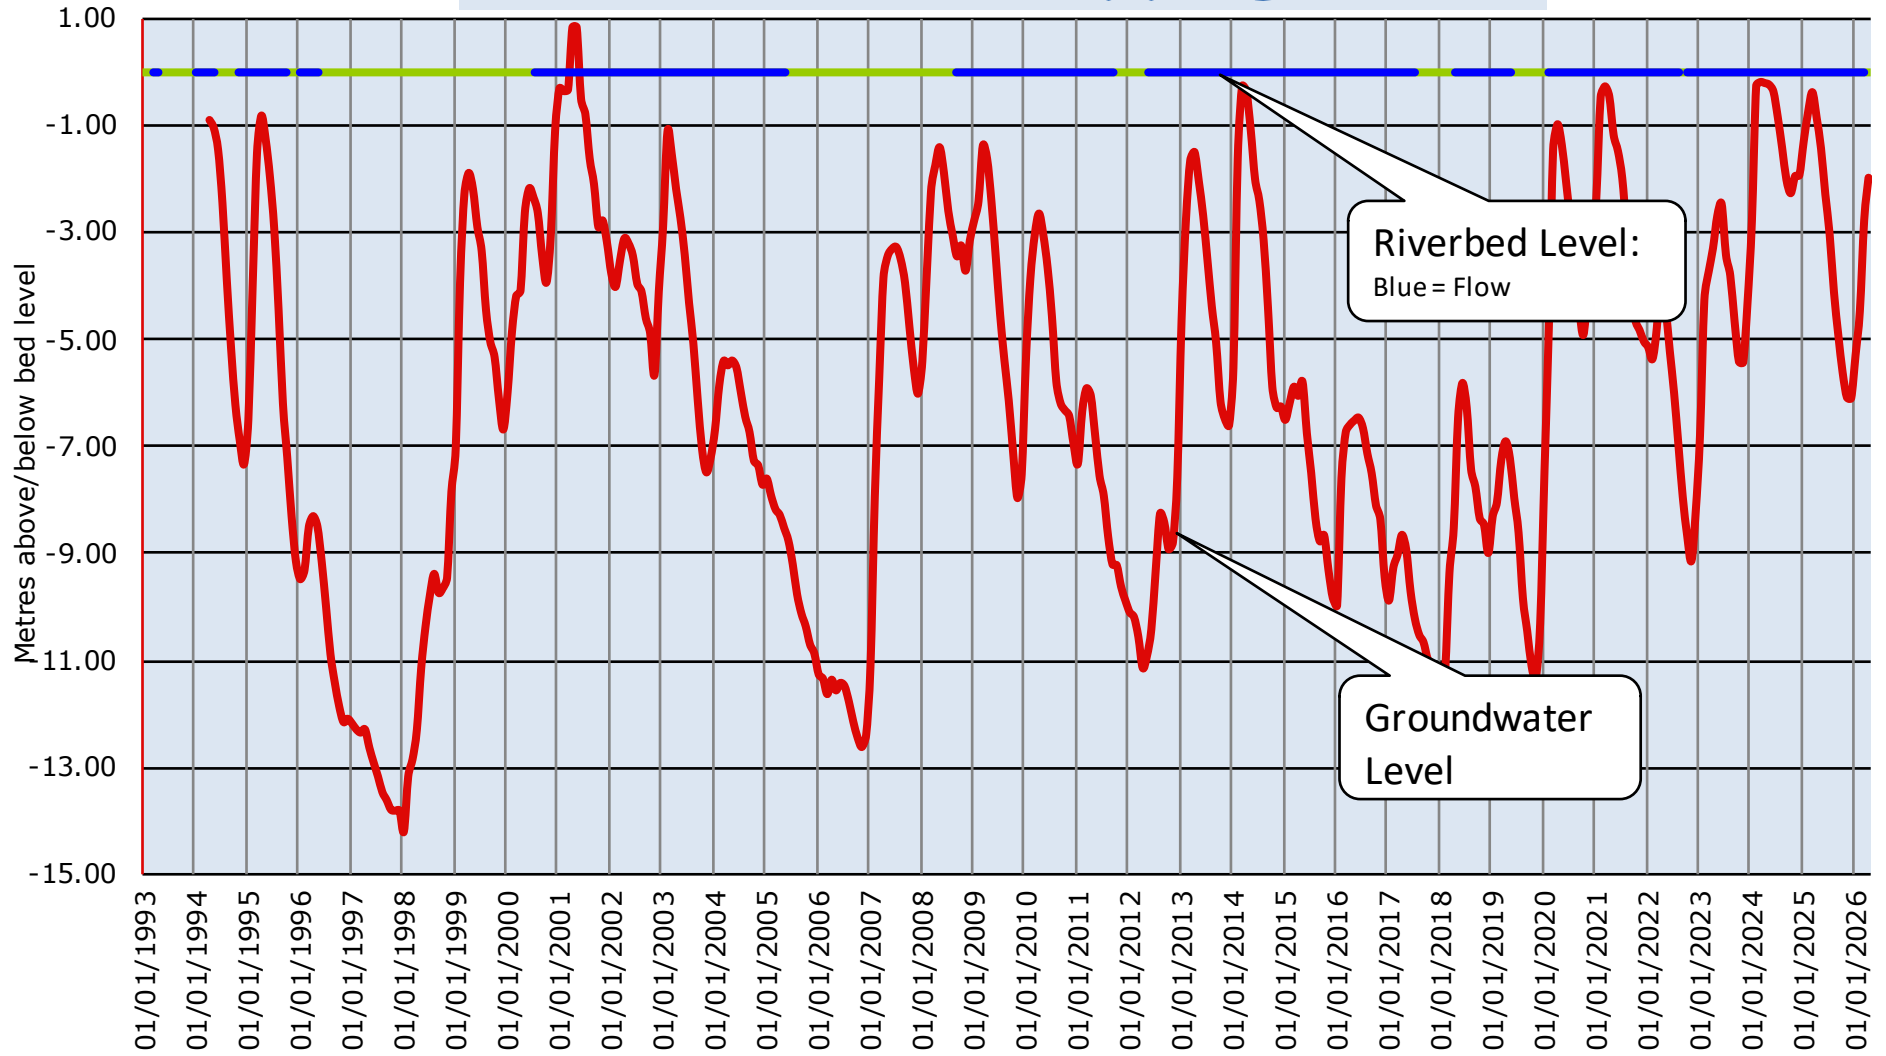

Chalfont St Peter Dipping Record

Cherry Acre Dipping Record

Chalfont St Giles Dipping Record

Misbourne Farm Dipping Record

Bottom House Farm Dipping Record

Quarrendon Mill Dipping Record

Amersham By-Pass Dipping Record

Amersham Church Dipping Record

Amersham Old Road (by Shardeloes) Dipping Record

Little Missenden Dipping Record

London Road (by Chilterns Hospital) Dipping Record

Missenden Abbey Dipping Record

Dipping Record at Black Horse Pub