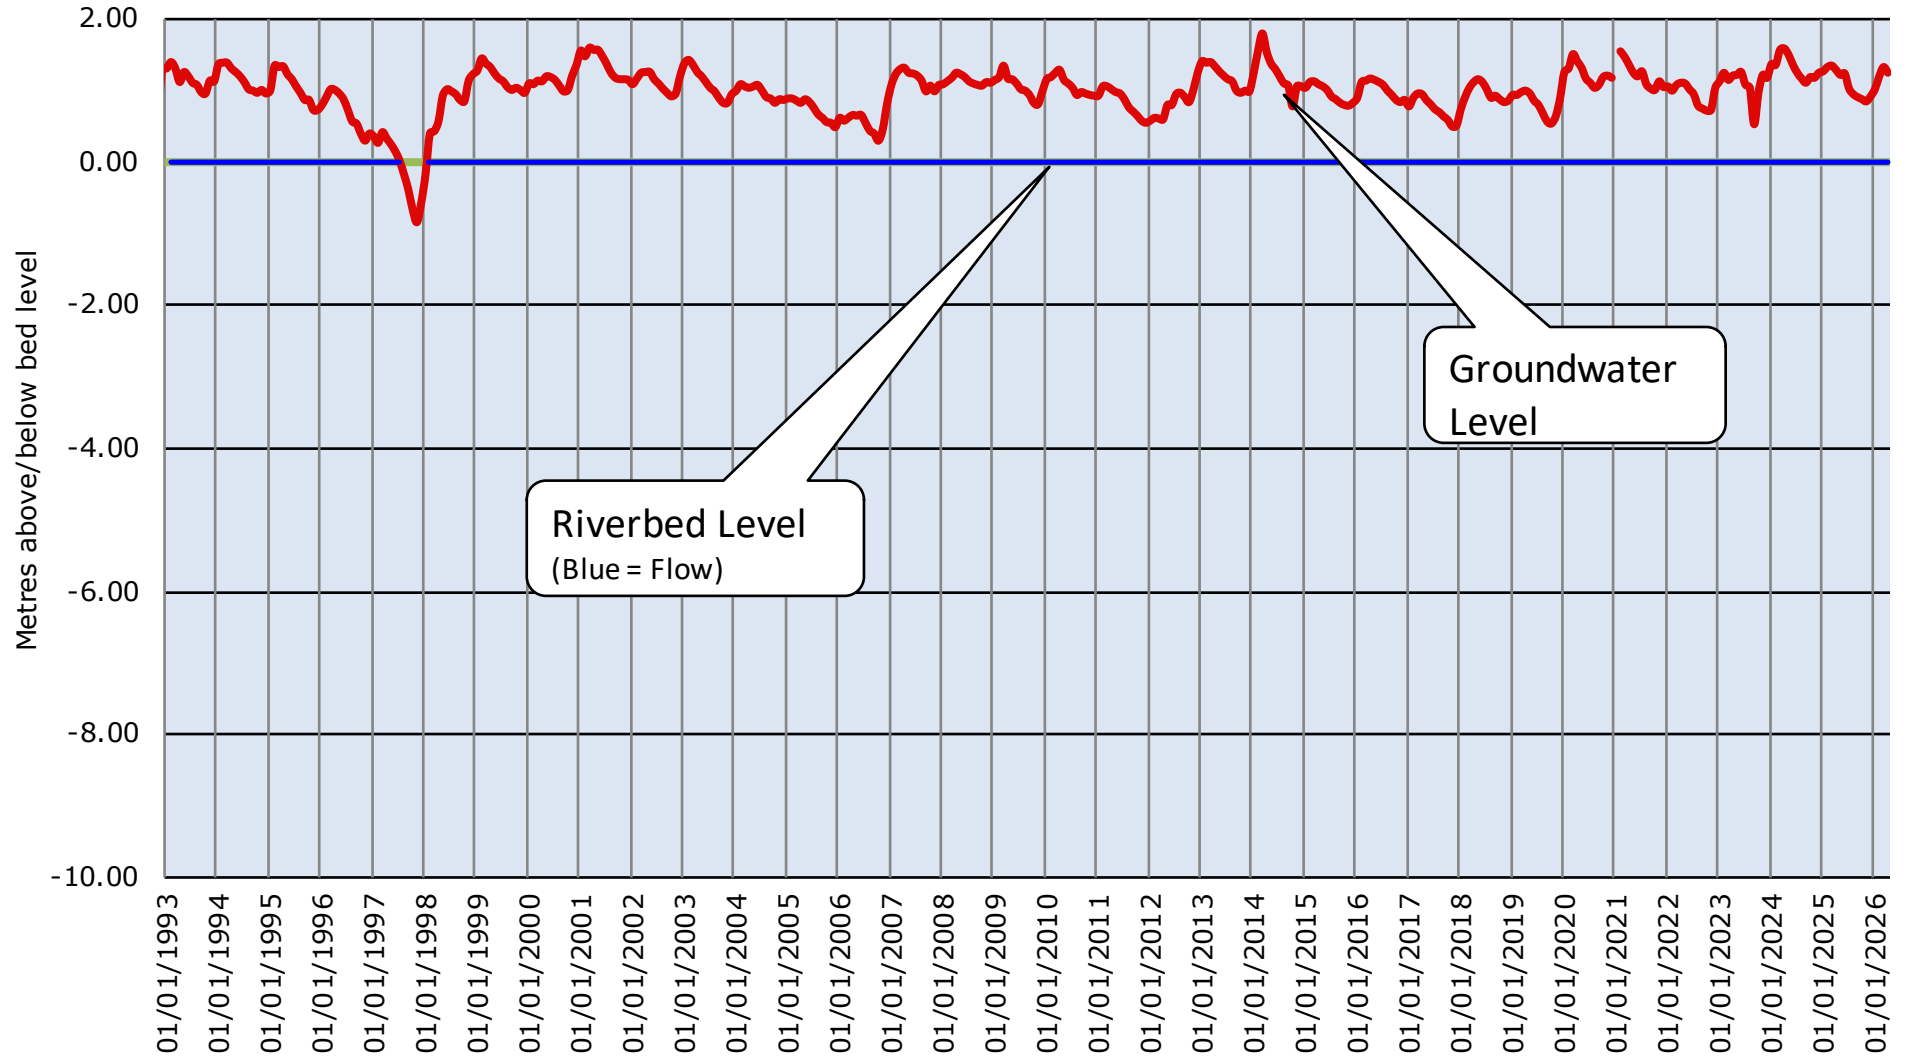

Chalfont St Peter Dipping Record

Cherry Acre Dipping Record

Chalfont St Giles Dipping Record

Misbourne Farm Dipping Record

Bottom House Farm Dipping Record

Quarrendon Mill Dipping Record

Amersham By-Pass Dipping Record

Amersham Church Dipping Record

Amersham Old Road (by Shardeloes) Dipping Record

Little Missenden Dipping Record

London Road (by Chilterns Hospital) Dipping Record

Missenden Abbey Dipping Record

Dipping Record at Black Horse Pub