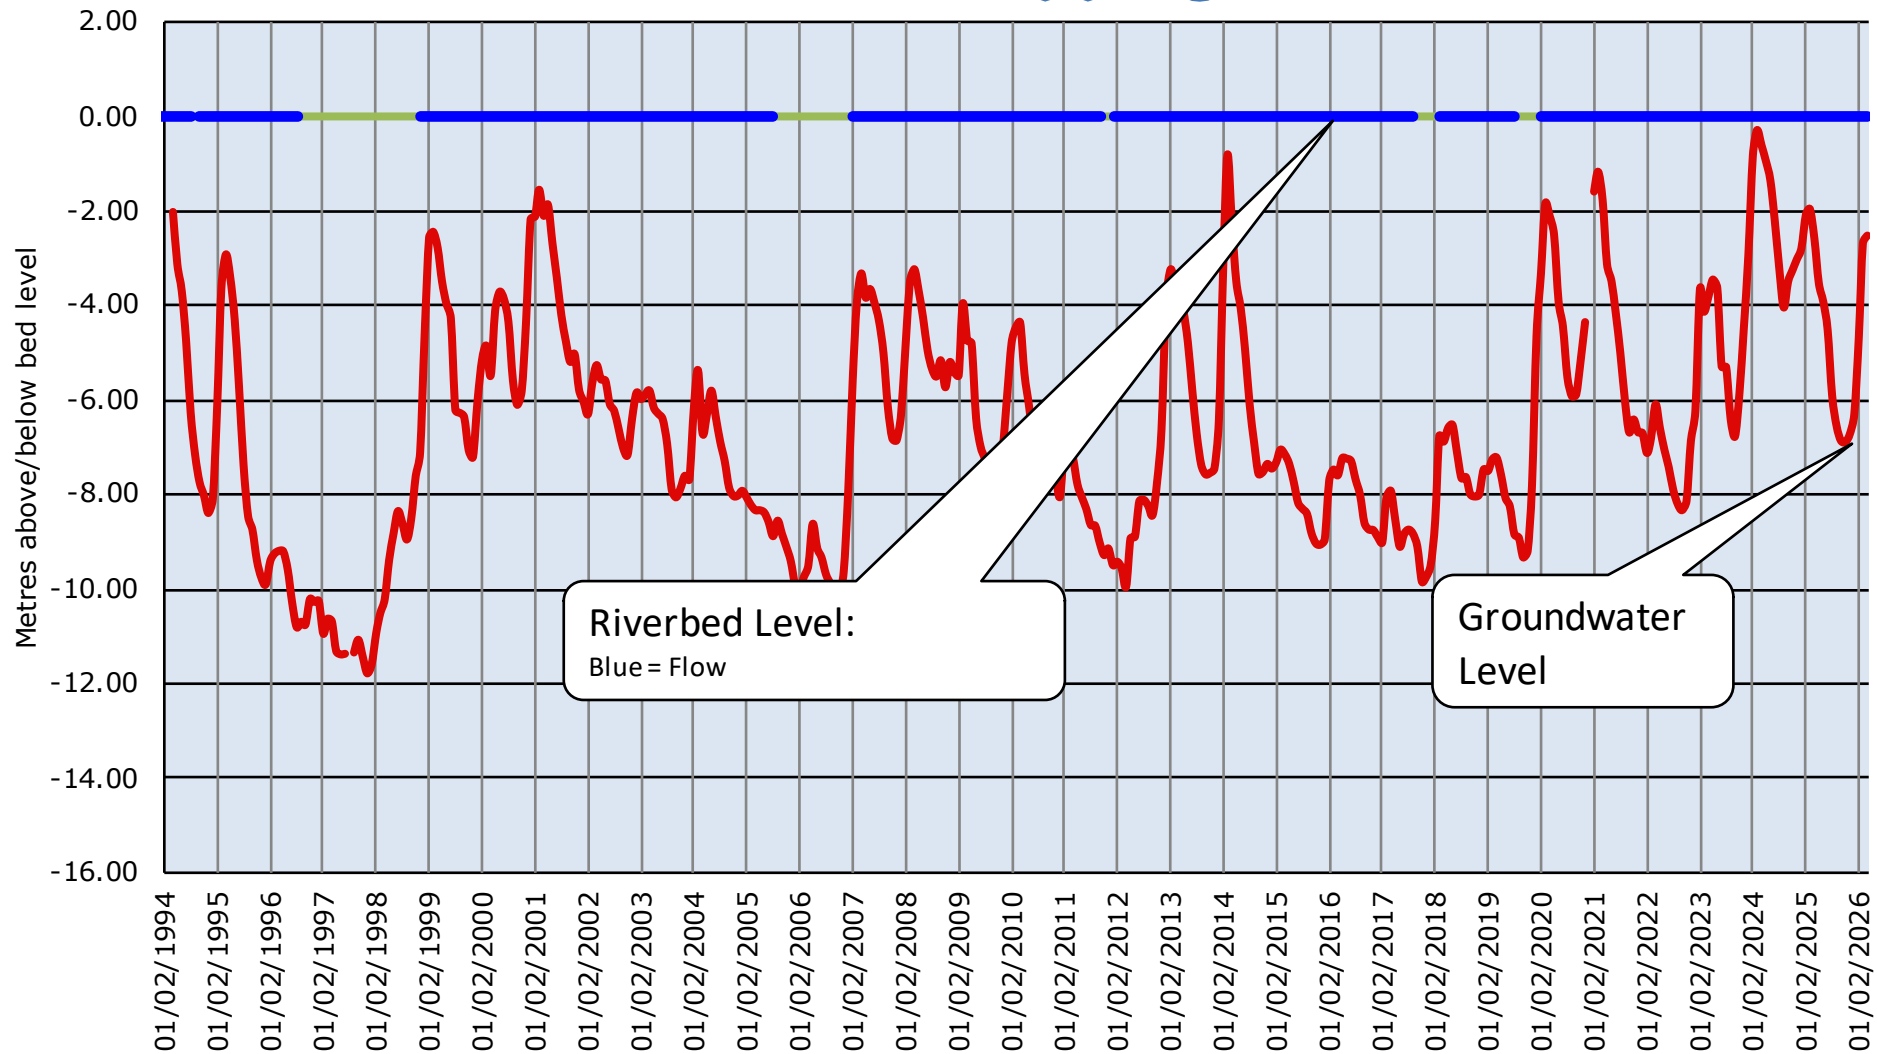

Chalfont St Peter Dipping Record

Cherry Acre Dipping Record

Chalfont St Giles Dipping Record

Misbourne Farm Dipping Record

Bottom House Farm Dipping Record

Quarrendon Mill Dipping Record

Amersham By-Pass Dipping Record

Amersham Church Dipping Record

Amersham Old Road (by Shardeloes) Dipping Record

Little Missenden Dipping Record

London Road (by Chilterns Hospital) Dipping Record

Missenden Abbey Dipping Record

Dipping Record at Black Horse Pub