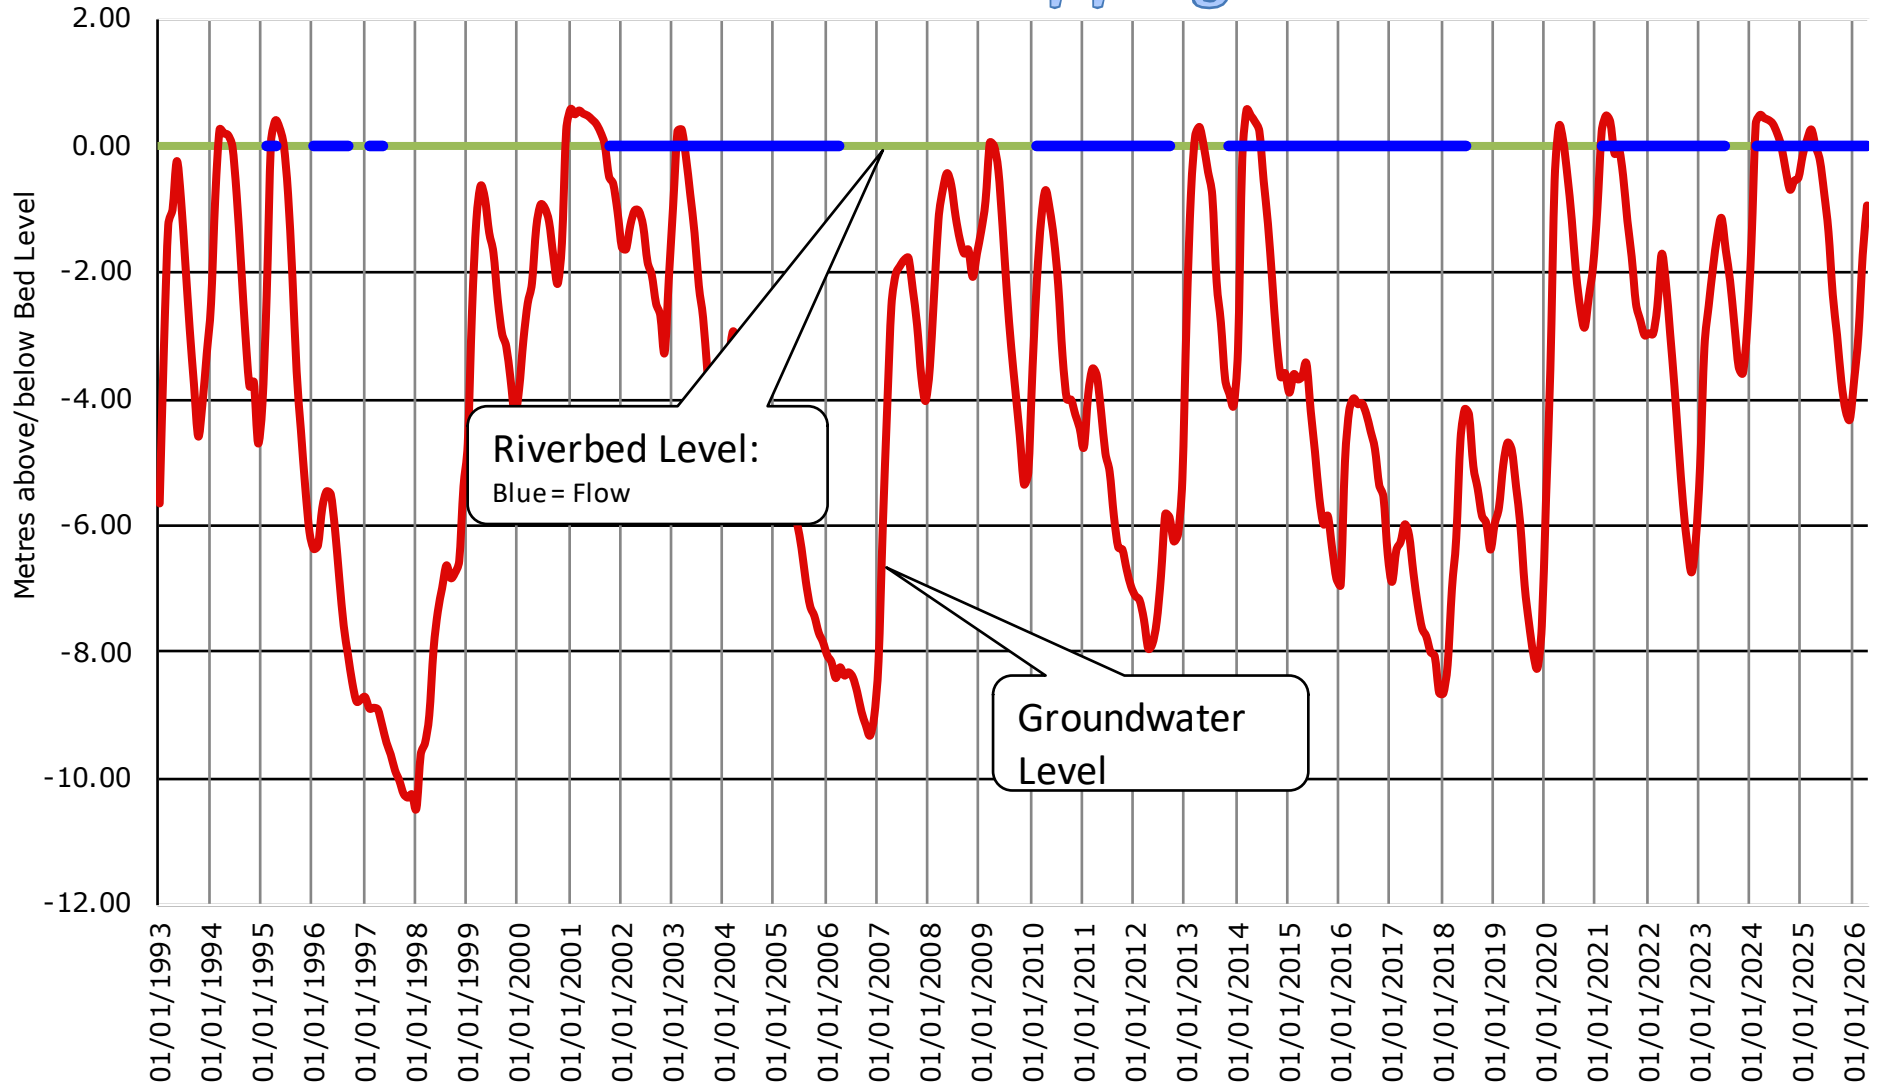

Chalfont St Peter Dipping Record

Cherry Acre Dipping Record

Chalfont St Giles Dipping Record

Misbourne Farm Dipping Record

Bottom House Farm Dipping Record

Quarrendon Mill Dipping Record

Amersham By-Pass Dipping Record

Amersham Church Dipping Record

Amersham Old Road (by Shardeloes) Dipping Record

Little Missenden Dipping Record

London Road (by Chilterns Hospital) Dipping Record

Missenden Abbey Dipping Record

Dipping Record at Black Horse Pub