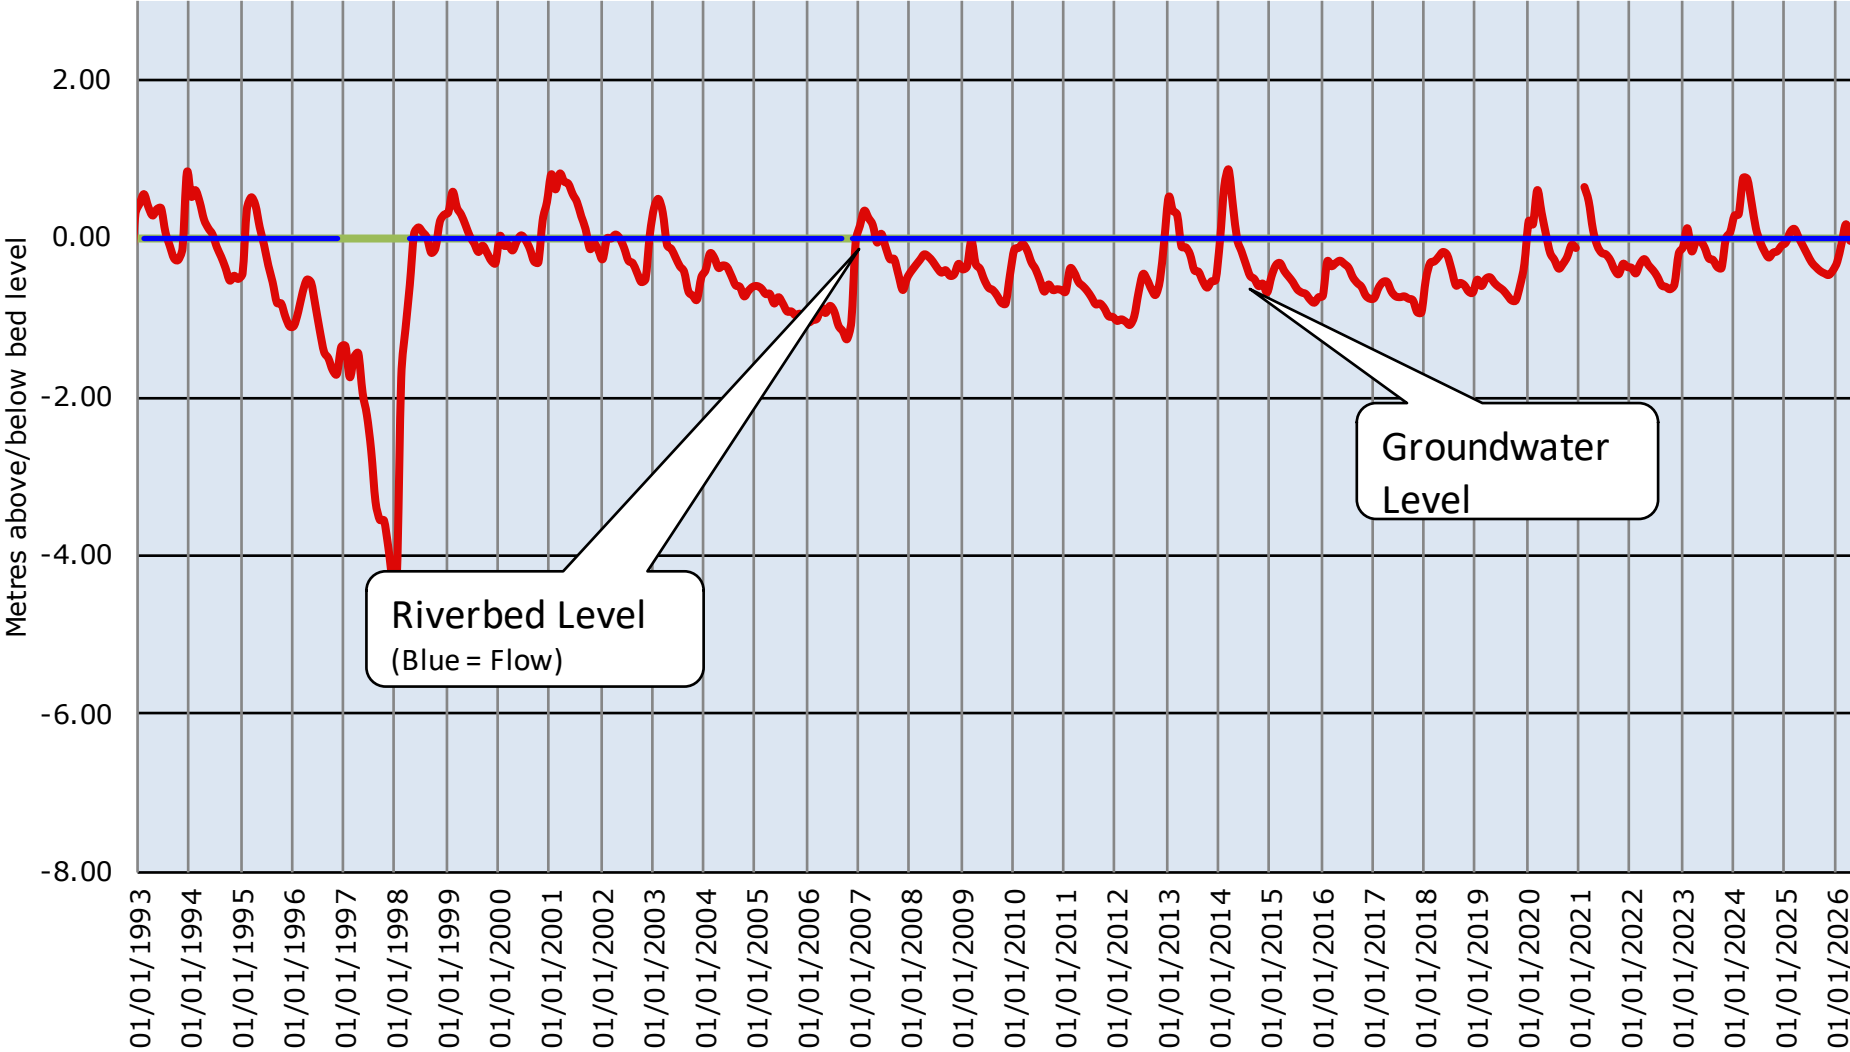

Chalfont St Peter Dipping Record

Cherry Acre Dipping Record

Chalfont St Giles Dipping Record

Misbourne Farm Dipping Record

Bottom House Farm Dipping Record

Quarrendon Mill Dipping Record

Amersham By-Pass Dipping Record

Amersham Church Dipping Record

Amersham Old Road (by Shardeloes) Dipping Record

Little Missenden Dipping Record

London Road (by Chilterns Hospital) Dipping Record

Missenden Abbey Dipping Record

Dipping Record at Black Horse Pub