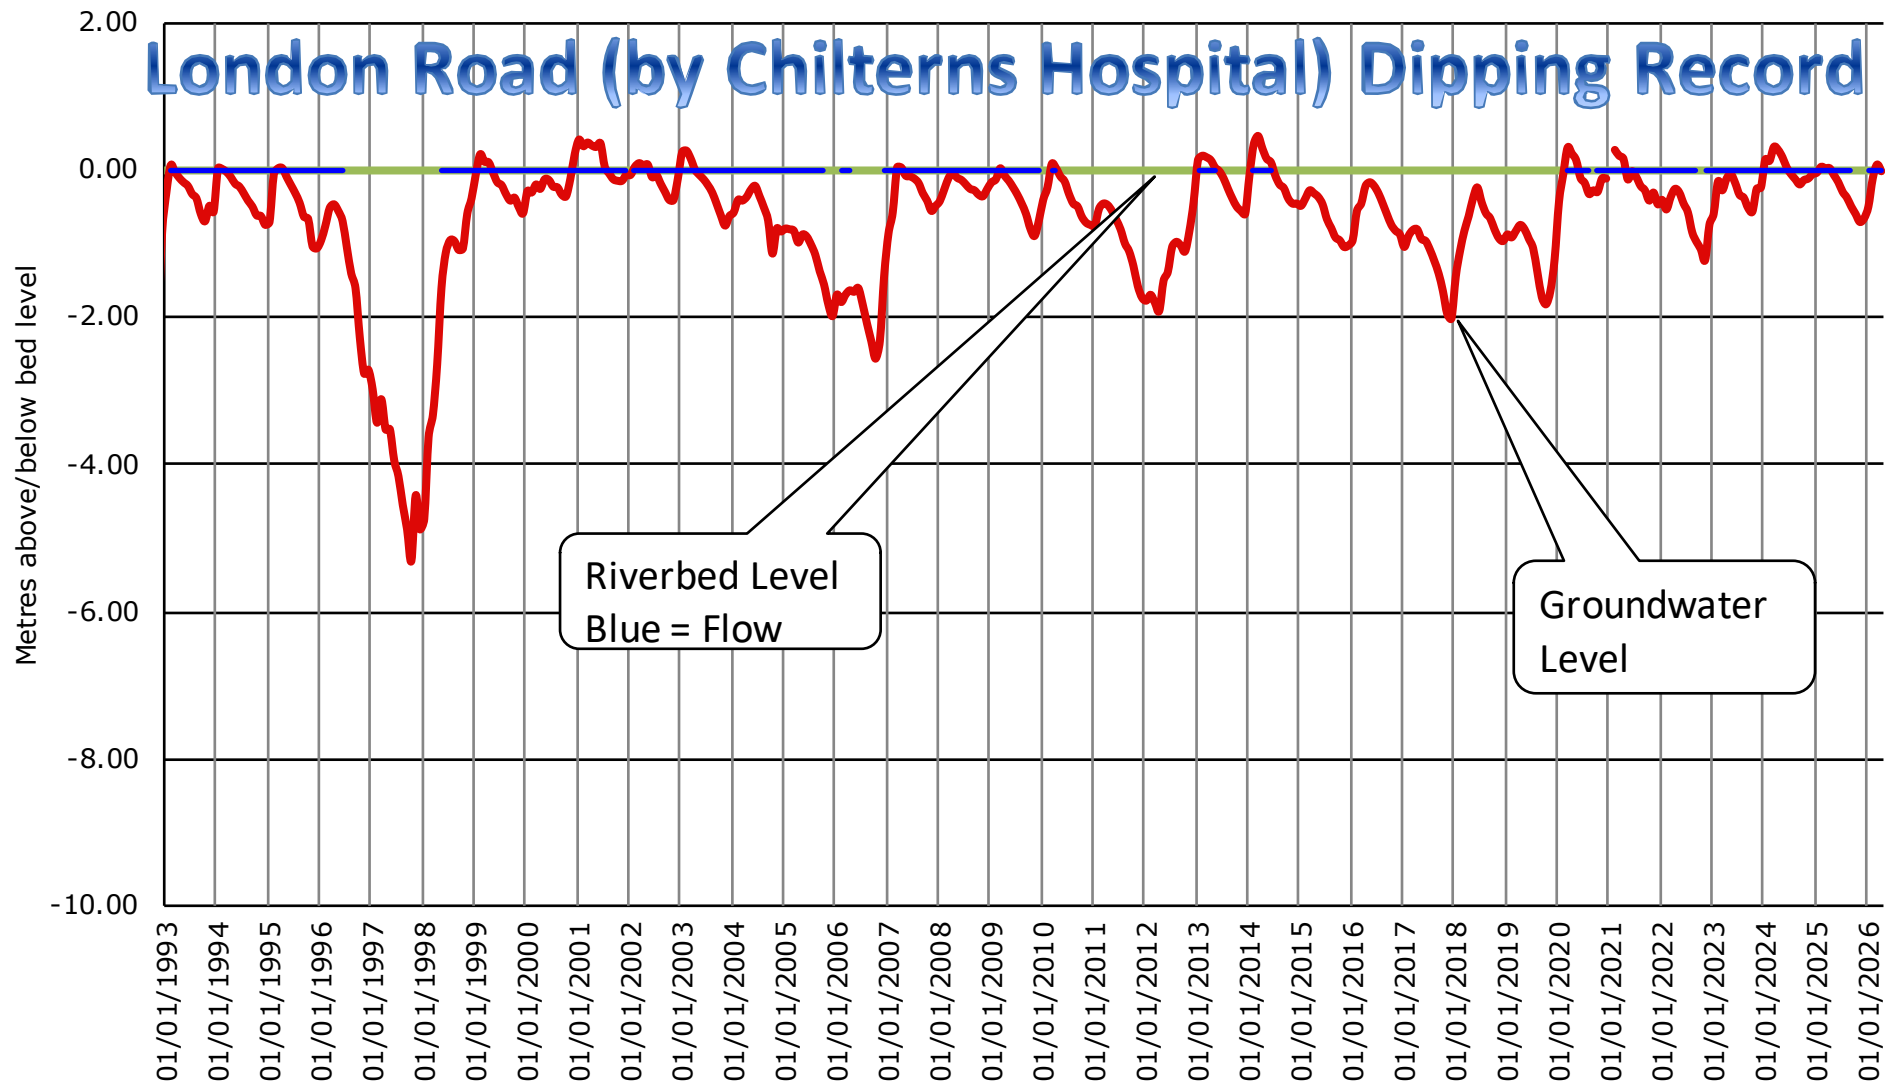

Amersham Church Dipping Record

Amersham Old Road (by Shardeloes) Dipping Record

Little Missenden Dipping Record

London Road (by Chilterns Hospital) Dipping Record

Missenden Abbey Dipping Record

Dipping Record at Black Horse Pub