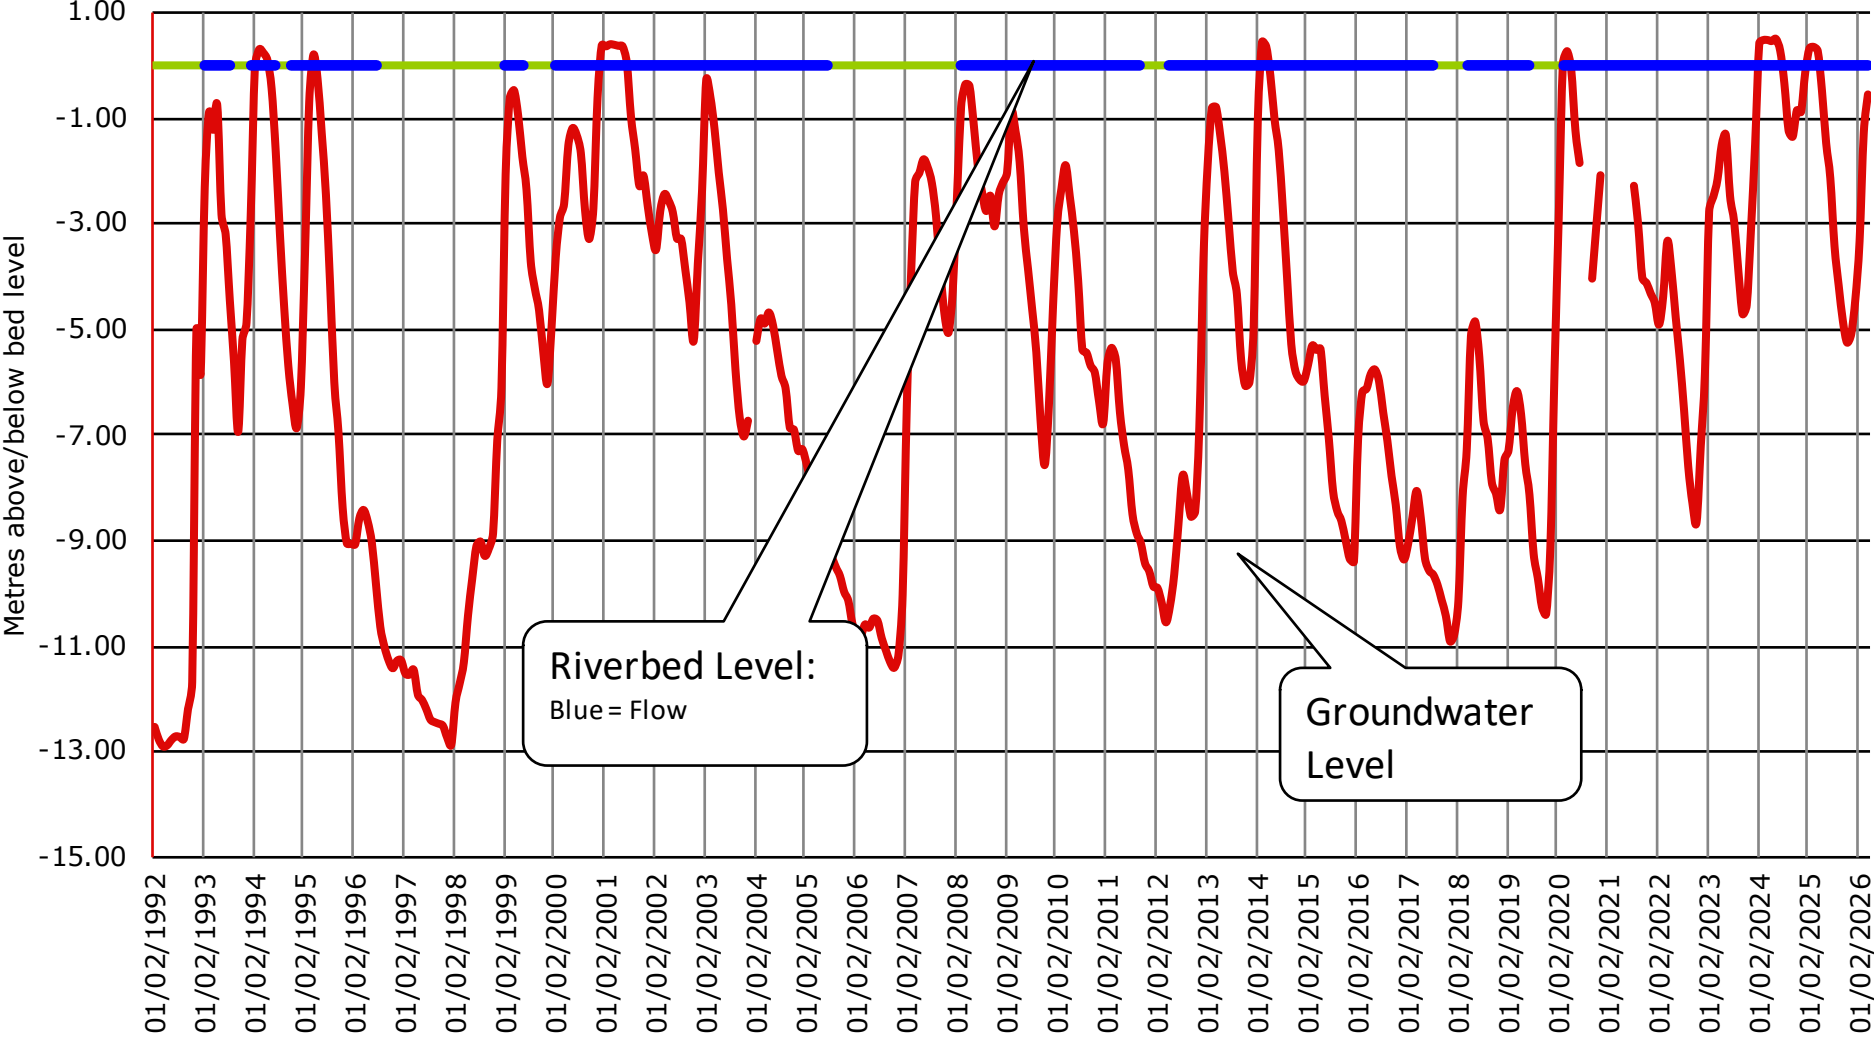

Chalfont St Peter Dipping Record

Cherry Acre Dipping Record

Chalfont St Giles Dipping Record

Misbourne Farm Dipping Record

Bottom House Farm Dipping Record

Quarrendon Mill Dipping Record

Amersham By-Pass Dipping Record

Amersham Church Dipping Record

Amersham Old Road (by Shardeloes) Dipping Record

Little Missenden Dipping Record

London Road (by Chilterns Hospital) Dipping Record

Missenden Abbey Dipping Record

Dipping Record at Black Horse Pub