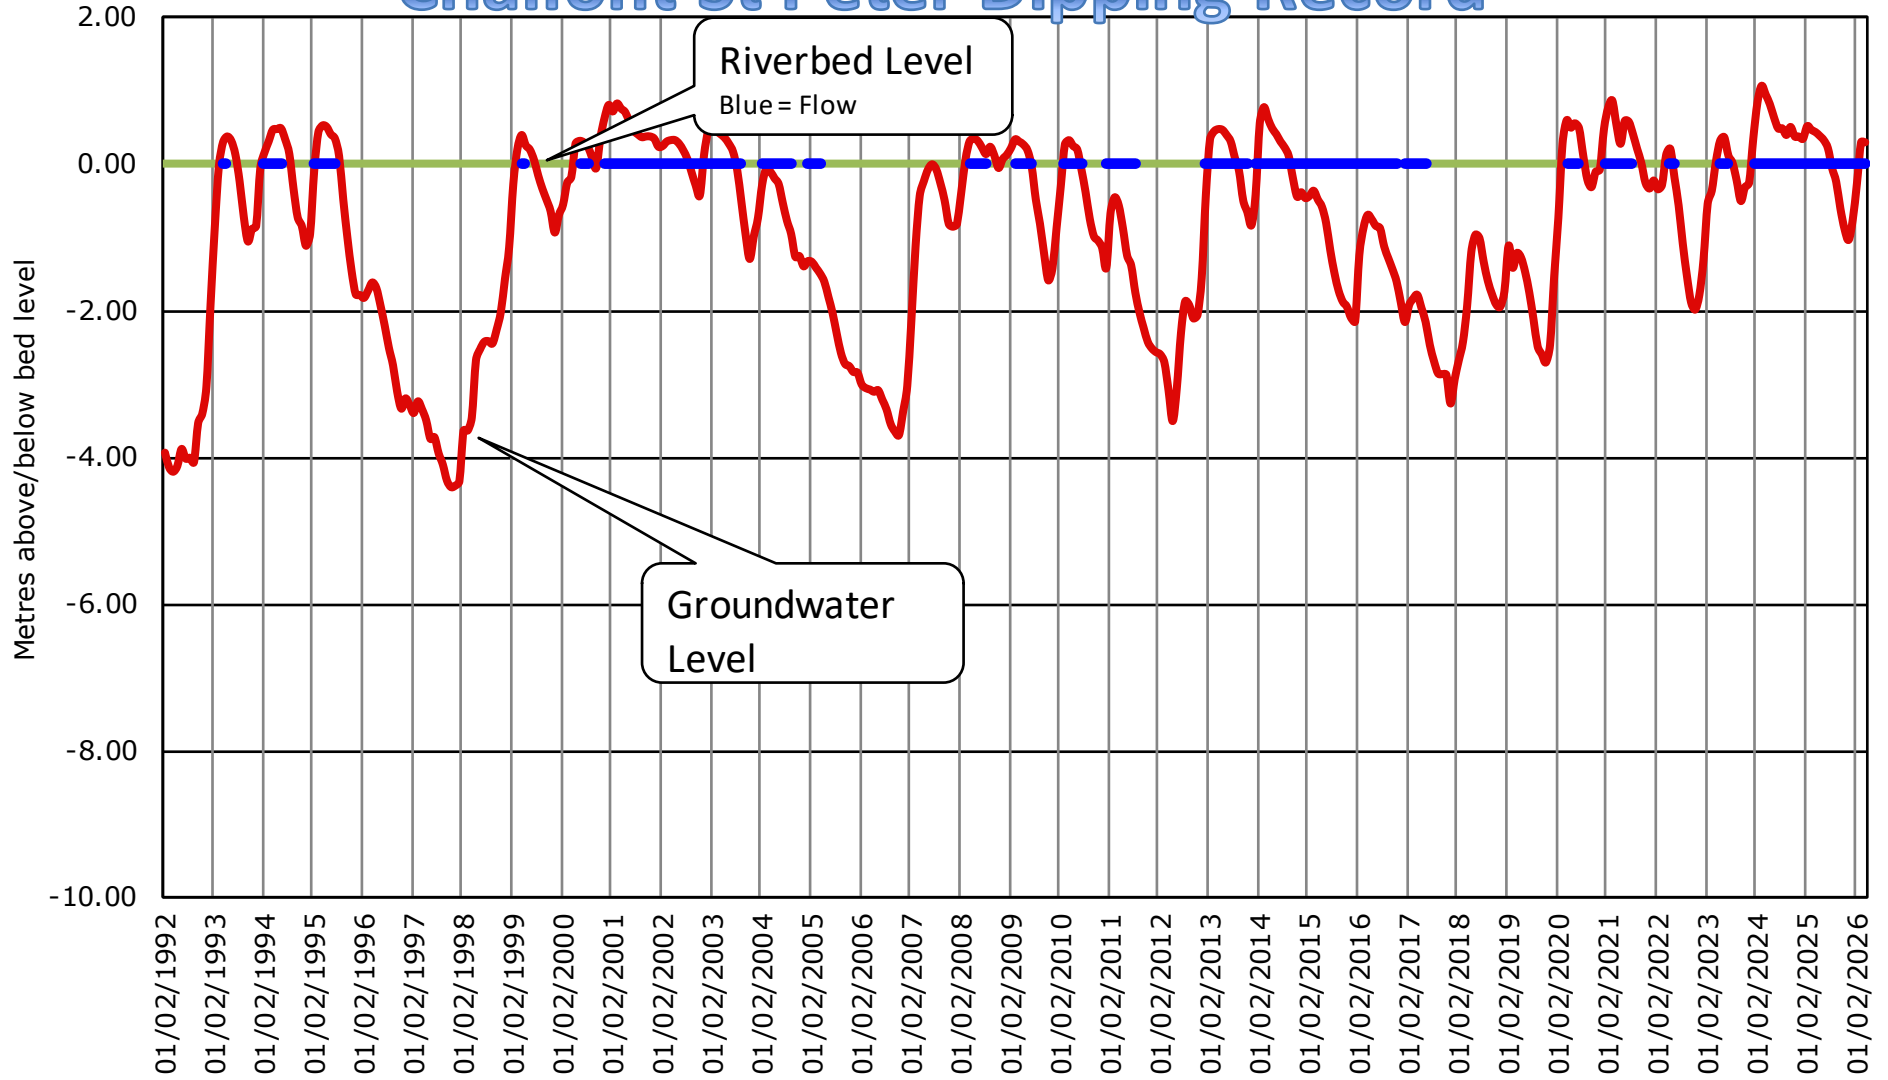

Chalfont St Peter Dipping Record

Cherry Acre Dipping Record

Chalfont St Giles Dipping Record

Misbourne Farm Dipping Record

Bottom House Farm Dipping Record

Quarrendon Mill Dipping Record

Amersham By-Pass Dipping Record

Amersham Church Dipping Record

Amersham Old Road (by Shardeloes) Dipping Record

Little Missenden Dipping Record

London Road (by Chilterns Hospital) Dipping Record

Missenden Abbey Dipping Record

Dipping Record at Black Horse Pub